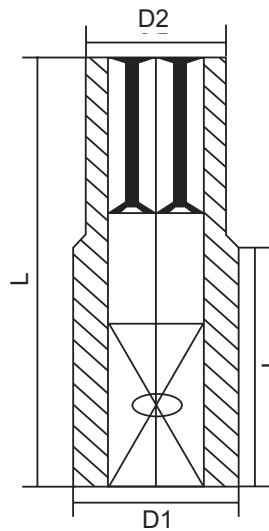

3/4" DRIVE 6PT METRIC DEEP IMPACT SOCKETS

Product #	Description	D2	D1	L	Shelf
24250	17mm	30.1	44.0	90.0	4
24251	18mm	31.4	44.0	90.0	4
24252	19mm	32.6	44.0	90.0	4
24253	20mm	33.8	44.0	90.0	4
24254	21mm	35.1	44.0	90.0	4
24255	22mm	36.6	44.0	90.0	4
24256	23mm	37.6	44.0	90.0	4
24257	24mm	38.9	44.0	90.0	4
24258	25mm	40.1	44.0	90.0	4
24259	26mm	41.3	44.0	90.0	4
24260	27mm	42.6	44.0	90.0	4
24261	28mm	44.0	44.0	90.0	4
24262	29mm	45.1	44.0	90.0	4
24263	30mm	46.4	44.0	90.0	4
24264	31mm	47.6	44.0	90.0	4
24265	32mm	48.9	44.0	90.0	4
24266	33mm	50.6	44.0	90.0	4
24267	34mm	51.4	44.0	90.0	4
24268	35mm	52.7	44.0	90.0	4
24269	36mm	53.9	44.0	90.0	4
24270	37mm	55.2	44.0	90.0	4
24271	38mm	56.4	44.0	90.0	4
24272	40mm	58.9	44.0	90.0	2
24273	41mm	60.1	44.0	90.0	2
24274	42mm	61.4	44.0	90.0	2
24275	43mm	62.7	44.0	90.0	2
24278	46mm	66.4	44.0	90.0	2
24280	49mm	70.2	44.0	90.0	2
24281	50mm	71.4	54.0	90.0	2