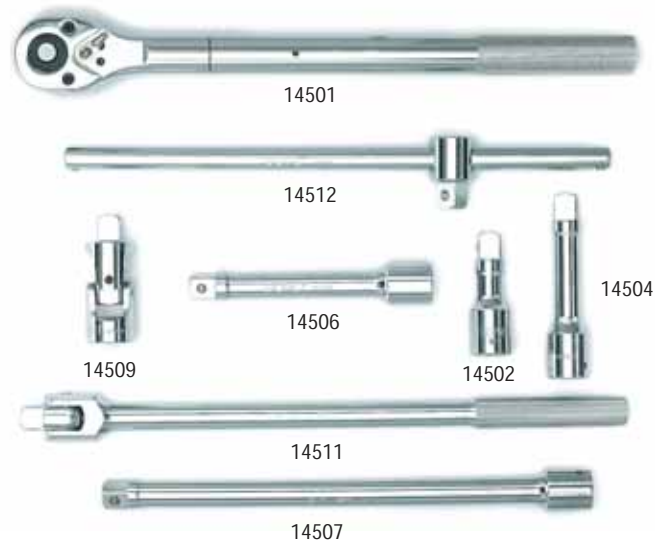

#### 21Pc 3/4" Dr. 6pt Metric (not shown)

Shelf 1

- 16 Regular Metric Sockets -19, 21, 22, 23, 24, 26, 27,  
29, 30, 32, 35, 36, 38, 41, 46, 50mm
- 1 Professional Locking Ratchet
- 1 18" Sliding T-Handle
- 3 4, 8 & 16" Extension Bars

## 3/4" DRIVE ACCESSORIES

### 1/2" DRIVE ACCESSORIES

Product #	Description	Shelf
14500	3/4" Dr. 20" Reversible Ratchet	5
14501	3/4" Dr. 20" Quick Release Ratchet	5
14502	3/4" Dr. 4" Extension Bar	10
14504	3/4" Dr. 6" Extension Bar	10
14506	3/4" Dr. 8" Extension Bar	10
14507	3/4" Dr. 16" Extension Bar	5
14509	3/4" Dr. Universal Joint	10
14511	3/4" Dr. 20" Flex Handle	5
14512	3/4" Dr. 18" T-Handle	5