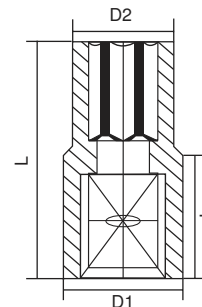

13553

3Pc 1/2" Dr. Locking Universal Joint Set

Shelf 4

1/4, 3/8, 1/2"

13589

3Pc 1/2" Dr. Locking Ratchet Set

Shelf 1

1/4, 3/8, 1/2"

1/2" DRIVE OPEN STOCK SOCKETS

1/2" DRIVE 6PT SAE REGULAR SOCKETS

Product #	Description	D2	D1	I	L	Shelf
13101	3/8"	14.5	22.2	14.0	37.8	10
13102	7/16"	17.0	22.2	14.0	37.8	10
13103	1/2"	18.6	22.2	14.0	37.8	10
13104	9/16"	20.6	22.2	14.5	37.8	10
13105	5/8"	22.2	22.2	14.5	37.8	10
13106	11/16"	24.2	24.2	15.0	37.8	10
13107	3/4"	25.9	25.9	19.5	37.8	10
13108	13/16"	27.9	27.9	19.5	37.8	10
13109	7/8"	29.9	29.9	19.5	37.8	10
13110	15/16"	31.9	31.9	20.5	37.8	8
13111	1"	33.9	33.9	22.5	40.0	5
13112	1-1/16"	35.9	35.9	22.5	40.0	5
13113	1-1/8"	37.9	37.9	24.5	42.0	5
13114	1-1/4"	41.9	41.9	24.5	42.0	5

1/2" DRIVE 6PT METRIC REGULAR SOCKETS

Product #	Description	D2	D1	I	L	Shelf
13308	8mm	13.3	22.2	14.0	37.8	10
13309	9mm	14.3	22.2	14.0	37.8	10
13310	10mm	15.3	22.2	14.0	37.8	10
13311	11mm	16.5	22.2	14.0	37.8	10
13312	12mm	17.8	22.2	14.0	37.8	10
13313	13mm	19.0	22.2	14.0	37.8	10
13314	14mm	20.3	22.2	14.0	37.8	10
13315	15mm	21.4	22.2	15.0	37.8	10
13316	16mm	22.2	22.2	15.0	37.8	10
13317	17mm	23.9	23.9	15.0	37.8	10
13318	18mm	24.9	24.9	15.0	37.8	10
13319	19mm	25.9	24.0	20.0	37.8	10
13320	20mm	27.8	24.0	20.0	37.8	10
13321	21mm	27.9	24.0	20.0	37.8	10
13322	22mm	29.9	26.0	21.0	40.0	8
13323	23mm	31.9	26.0	23.0	40.0	8
13324	24mm	31.9	26.0	23.0	40.0	8
13327	27mm	35.9	28.0	23.0	43.0	5
13330	30mm	39.9	31.0	23.0	43.0	5
13332	32mm	41.9	33.0	23.0	43.0	5
13334	34mm	43.9	35.0	23.0	43.0	5