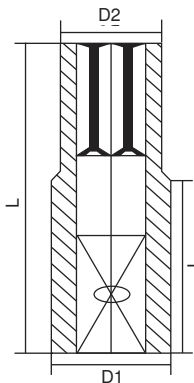

13553

3Pc 1/2" Dr. Locking Universal Joint Set

Shelf 4

1/4, 3/8, 1/2"

13589

3Pc 1/2" Dr. Locking Ratchet Set

Shelf 1

1/4, 3/8, 1/2"

1/2" DRIVE OPEN STOCK SOCKETS

1/2" DRIVE 6PT SAE REGULAR SOCKETS

Product #	Description	D2	D1	I	L	Shelf
13101	3/8"	14.5	22.2	14.0	37.8	10
13102	7/16"	17.0	22.2	14.0	37.8	10
13103	1/2"	18.6	22.2	14.0	37.8	10
13104	9/16"	20.6	22.2	14.5	37.8	10
13105	5/8"	22.2	22.2	14.5	37.8	10
13106	11/16"	24.2	24.2	15.0	37.8	10
13107	3/4"	25.9	25.9	19.5	37.8	10
13108	13/16"	27.9	27.9	19.5	37.8	10
13109	7/8"	29.9	29.9	19.5	37.8	10
13110	15/16"	31.9	31.9	20.5	37.8	8
13111	1"	33.9	33.9	22.5	40.0	5
13112	1-1/16"	35.9	35.9	22.5	40.0	5
13113	1-1/8"	37.9	37.9	24.5	42.0	5
13114	1-1/4"	41.9	41.9	24.5	42.0	5

1/2" DRIVE 6PT METRIC REGULAR SOCKETS

Product #	Description	D2	D1	I	L	Shelf
13308	8mm	13.3	22.2	14.0	37.8	10
13309	9mm	14.3	22.2	14.0	37.8	10
13310	10mm	15.3	22.2	14.0	37.8	10
13311	11mm	16.5	22.2	14.0	37.8	10
13312	12mm	17.8	22.2	14.0	37.8	10
13313	13mm	19.0	22.2	14.0	37.8	10
13314	14mm	20.3	22.2	14.0	37.8	10
13315	15mm	21.4	22.2	15.0	37.8	10
13316	16mm	22.2	22.2	15.0	37.8	10
13317	17mm	23.9	23.9	15.0	37.8	10
13318	18mm	24.9	24.9	15.0	37.8	10
13319	19mm	25.9	24.0	20.0	37.8	10
13320	20mm	27.8	24.0	20.0	37.8	10
13321	21mm	27.9	24.0	20.0	37.8	10
13322	22mm	29.9	26.0	21.0	40.0	8
13323	23mm	31.9	26.0	23.0	40.0	8
13324	24mm	31.9	26.0	23.0	40.0	8
13327	27mm	35.9	28.0	23.0	43.0	5
13330	30mm	39.9	31.0	23.0	43.0	5
13332	32mm	41.9	33.0	23.0	43.0	5
13334	34mm	43.9	35.0	23.0	43.0	5