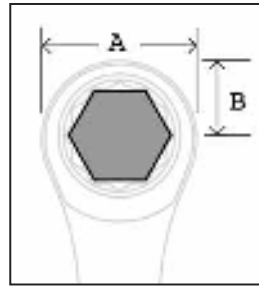

GEAR WRENCHES

SAE GEAR WRENCHES

| Product # | Description | A | B | L | Shelf |
|-----------|-------------|------|------|-------|-------|
| 34098 | 11/32" | 16.5 | 7.5 | 140.0 | 10 |
| 34101 | 1/4" | 16.5 | 7.5 | 140.0 | 10 |
| 34102 | 5/16" | 16.5 | 7.5 | 140.0 | 10 |
| 34103 | 3/8" | 18.5 | 9.0 | 159.0 | 10 |
| 34104 | 7/16" | 20.0 | 9.5 | 165.0 | 10 |
| 34105 | 1/2" | 23.0 | 11.0 | 178.0 | 10 |
| 34106 | 9/16" | 24.5 | 12.0 | 190.0 | 10 |
| 34107 | 5/8" | 27.5 | 13.0 | 208.0 | 10 |
| 34108 | 11/16" | 29.0 | 14.0 | 225.0 | 10 |
| 34109 | 3/4" | 31.5 | 15.0 | 248.0 | 10 |
| 34110 | 13/16" | 34.0 | 19.5 | 291.0 | 10 |
| 34111 | 7/8" | 39.0 | 19.5 | 291.0 | 10 |
| 34112 | 15/16" | 45.5 | 22.5 | 333.0 | 5 |
| 34113 | 1" | 45.5 | 22.5 | 339.0 | 5 |
| 34114 | 1-1/16" | 49.0 | 24.0 | 359.0 | 5 |
| 34115 | 1-1/8" | 54.6 | 26.8 | 402.0 | 5 |
| 34116 | 1-1/4" | 58.0 | 28.5 | 425.0 | 5 |