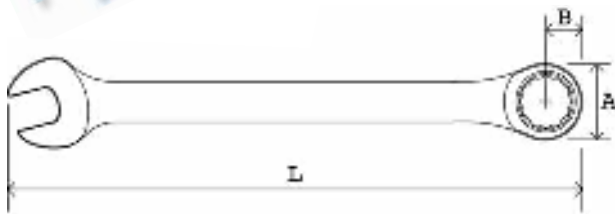

GEAR WRENCHES

SAE GEAR WRENCHES

| Product # | Description | A | B | L | Shelf |
|-----------|-------------|------|------|-------|-------|
| 34098 | 11/32" | 16.5 | 7.5 | 140.0 | 10 |
| 34101 | 1/4" | 16.5 | 7.5 | 140.0 | 10 |
| 34102 | 5/16" | 16.5 | 7.5 | 140.0 | 10 |
| 34103 | 3/8" | 18.5 | 9.0 | 159.0 | 10 |
| 34104 | 7/16" | 20.0 | 9.5 | 165.0 | 10 |
| 34105 | 1/2" | 23.0 | 11.0 | 178.0 | 10 |
| 34106 | 9/16" | 24.5 | 12.0 | 190.0 | 10 |
| 34107 | 5/8" | 27.5 | 13.0 | 208.0 | 10 |
| 34108 | 11/16" | 29.0 | 14.0 | 225.0 | 10 |
| 34109 | 3/4" | 31.5 | 15.0 | 248.0 | 10 |
| 34110 | 13/16" | 34.0 | 19.5 | 291.0 | 10 |
| 34111 | 7/8" | 39.0 | 19.5 | 291.0 | 10 |
| 34112 | 15/16" | 45.5 | 22.5 | 333.0 | 5 |
| 34113 | 1" | 45.5 | 22.5 | 339.0 | 5 |
| 34114 | 1-1/16" | 49.0 | 24.0 | 359.0 | 5 |
| 34115 | 1-1/8" | 54.6 | 26.8 | 402.0 | 5 |
| 34116 | 1-1/4" | 58.0 | 28.5 | 425.0 | 5 |